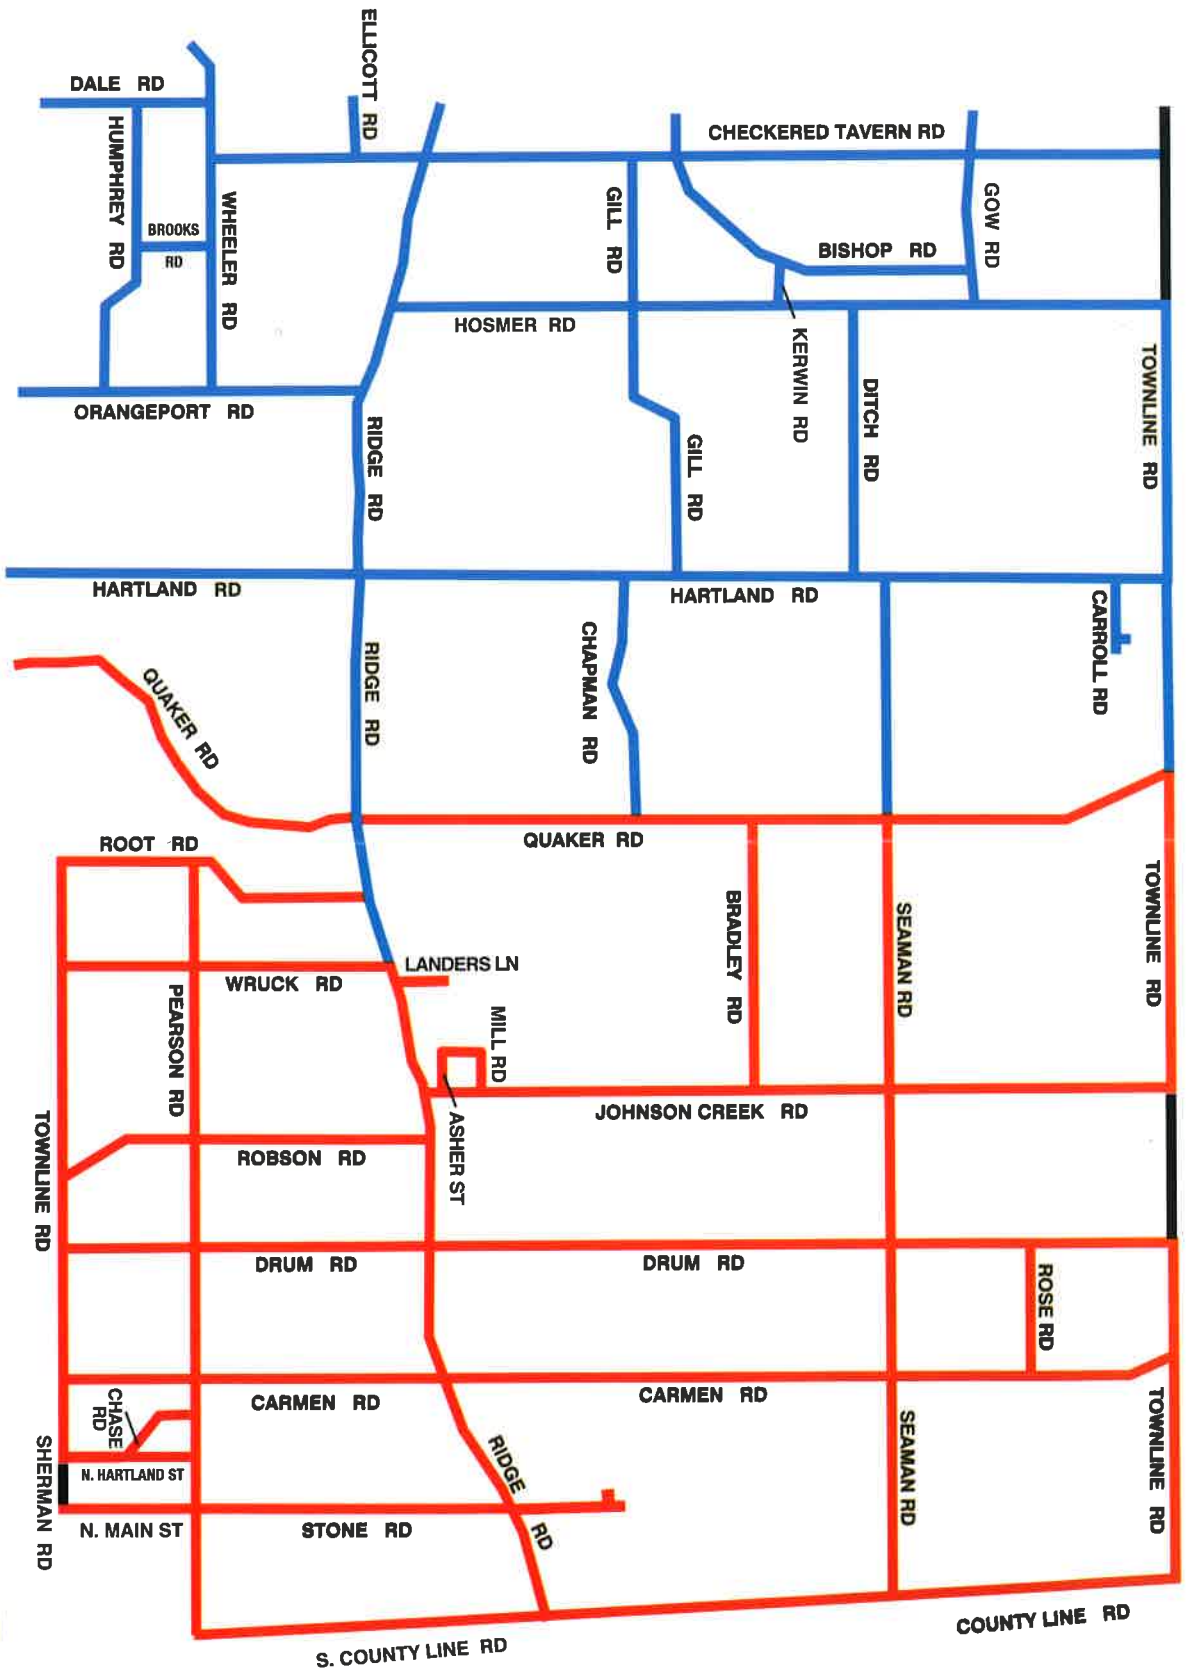

Aug 2017

S	M	T	W	T	F	S
		1	2	3	4	5
6	7	8	9	10	11	12
13	14	15	16	17	18	19
20	21	22	23	24	25	26
27	28	29	30	31		

Sep 2017

S	M	T	W	T	F	S
					1	2
3	4	5	6	7	8	9
10	11	12	13	14	15	16
17	18	19	20	21	22	23
24	25	26	27	28	29	30

Oct 2017

S	M	T	W	T	F	S
1	2	3	4	5	6	7
8	9	10	11	12	13	14
15	16	17	18	19	20	21
22	23	24	25	26	27	28
29	30	31				

Nov 2017

S	M	T	W	T	F	S
			1	2	3	4
5	6	7	8	9	10	11
12	13	14	15	16	17	18
19	20	21	22	23	24	25
26	27	28	29	30		

Dec 2017

S	M	T	W	T	F	S
					1	2
3	4	5	6	7	8	9
10	11	12	13	14	15	16
17	18	19	20	21	22	23
24	25	26	27	28	29	30
31						

Every Other Week Recycling Collection

A Week

B Week

If you live on a red coded street
you are an **A Week** recycler. If
you live on a blue coded street
you are a **B Week** recycler.